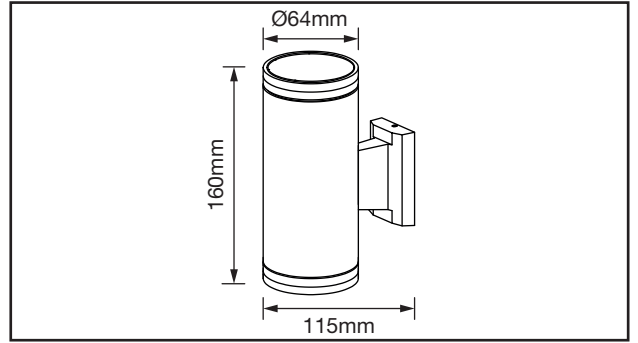

## AWLGU/\*\*/022

Bi-Directional GU10 Wall Light

### PRODUCT FEATURES

- Cast Aluminium Wall Bracket
- 20mm Jumbo Grommet/s
- Easy Installation

### TECHNICAL SPECIFICATIONS

PRODUCT CODE	AWLGU/AL/022
Max Wattage	2x 35W GU10 Max.
Lamp Holder	GU10*
Lamp Body Material	Aluminium
Operating Temperature	-20°C~+40°C
Ingress Protection	IP65

**Brushed Aluminium**  
AWLGU/AL/022